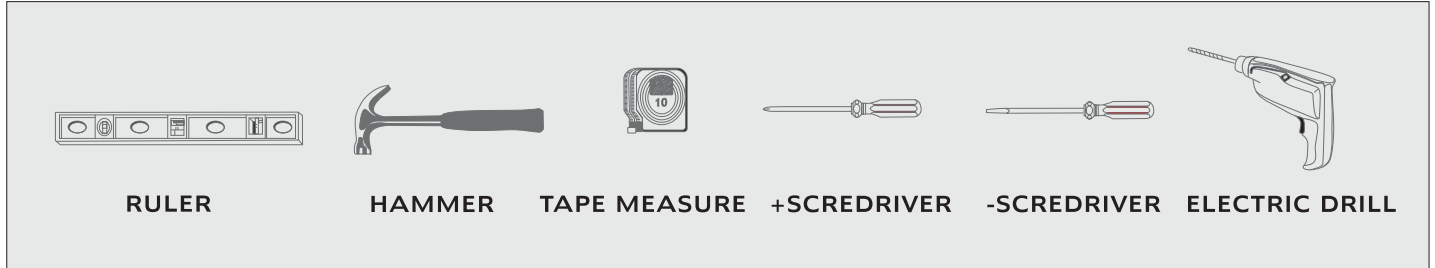

MODEL: L2836 SERIES

TOOLS