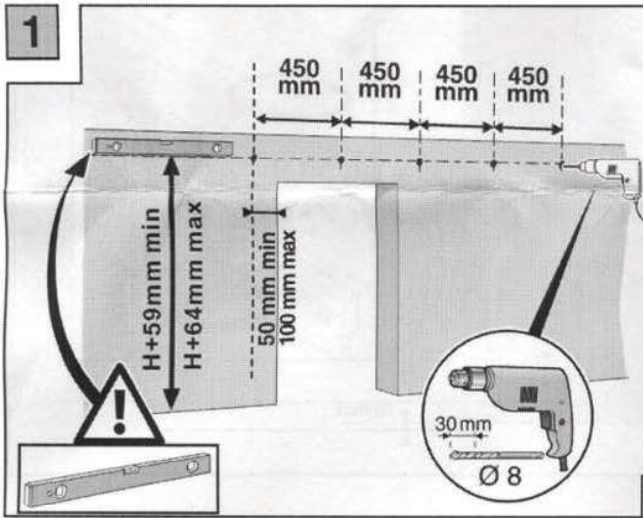

Aluminium glass sliding door