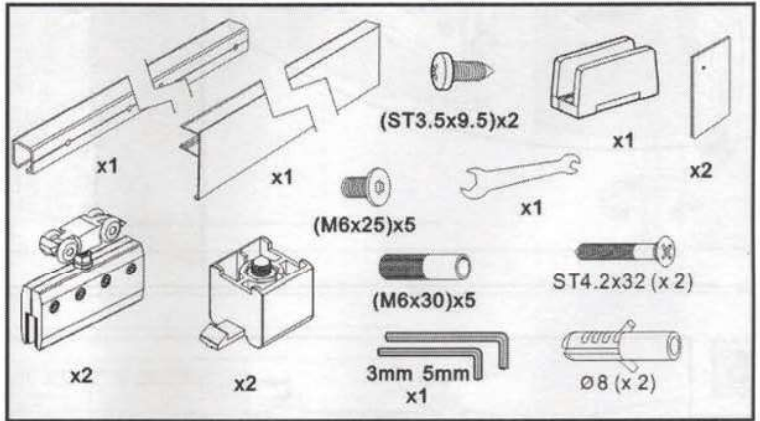

Aluminium glass sliding door