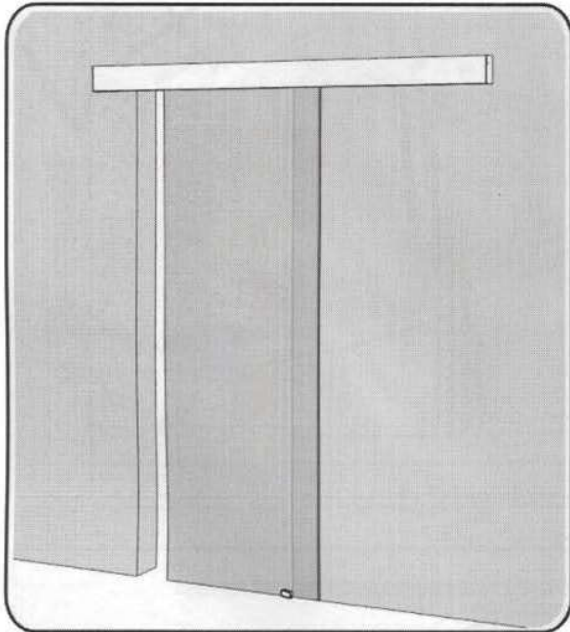

**DUROVIN**  
BATHROOMS

*Sliding Glass Door  
Without Soft Close  
Installation Manual*

# Aluminium glass sliding door

4

5

6

7

8