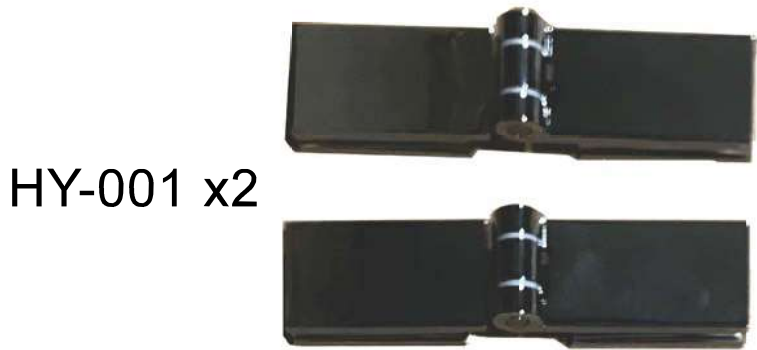

DUROVIN
BATHROOMS

Ravenna 28 L Shape
Installation Manual

Ravenna28

HY-001 x2

Slj-032/33 x1

D002SL x2

D001SL x2

ST4*40 x12

ST4*12 x6

Ø6 x12

LG-001 x2

LS-003 x1

DL-SLJ-034 x6

D001-1950 X2

309b4-6 X1

308GA-6 X1