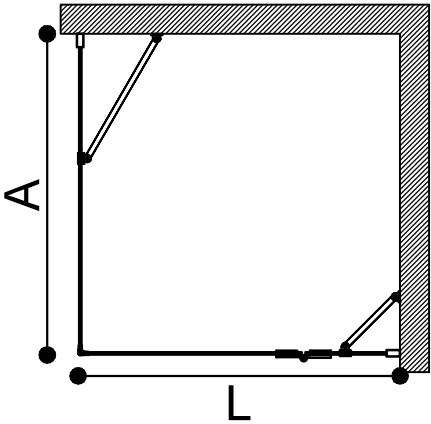

DUROVIN
BATHROOMS

Ravenna 28 L Shape
Installation Manual

Ravenna28

HY-001 x2

Slj-032/33 x1

D002SL x2

D001SL x2

ST4*40 x12

ST4*12 x6

Ø6 x12

LG-001 x2

LS-003 x1

DL-SLJ-034 x6

D001-1950 X2

309b4-6 X1

308GA-6 X1