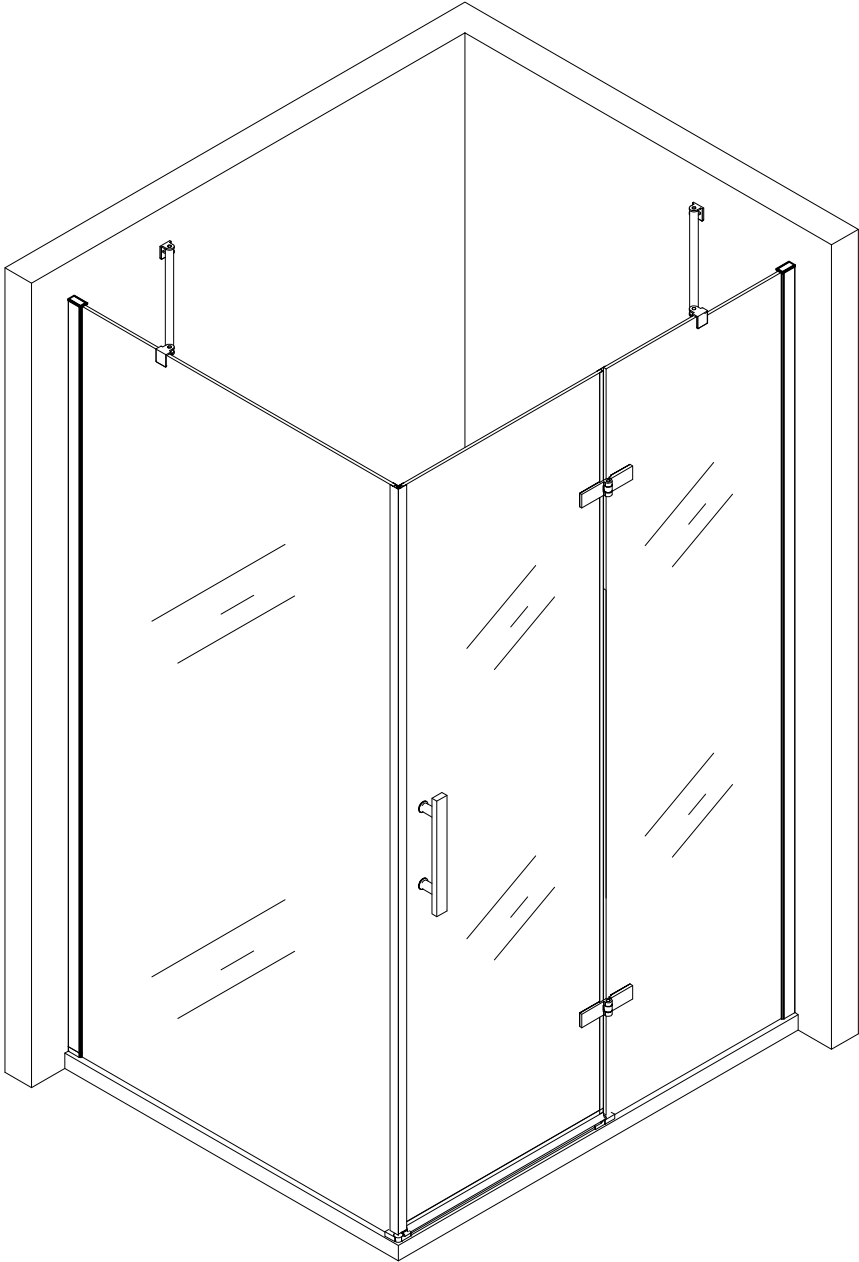

DUROVIN
BATHROOMS

Ravenna 28 L Shape
Installation Manual

Ravenna28

HY-001 x2

Slj-032/33 x1

D002SL x2

D001SL x2

ST4*40 x12