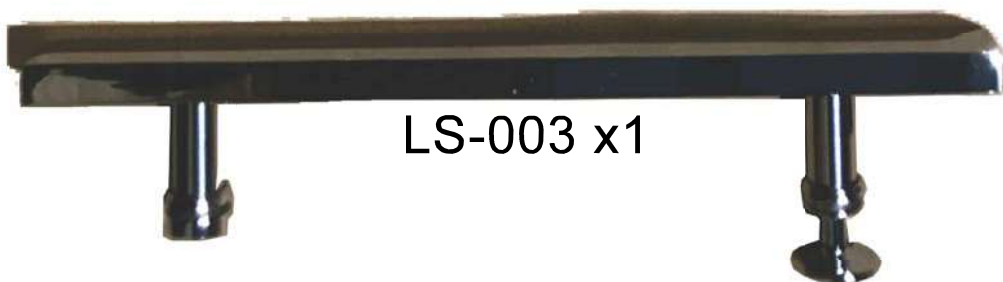

ST4*12 x6

LS-003 x1