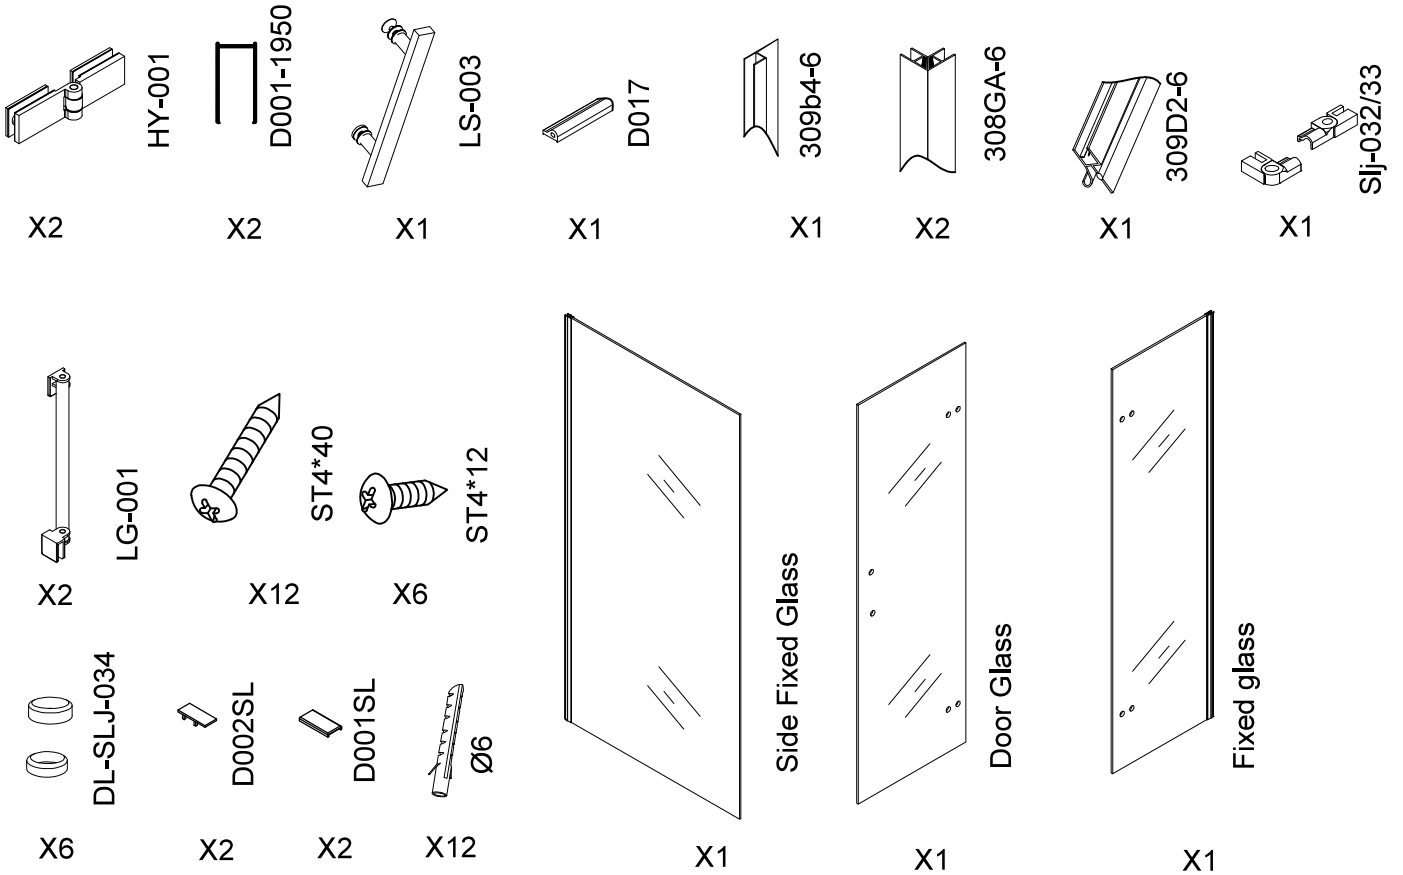

Installation manual

Tools for installation

(A)

(B)

(C)

(D)

(E)

(F)

(G)

(H)