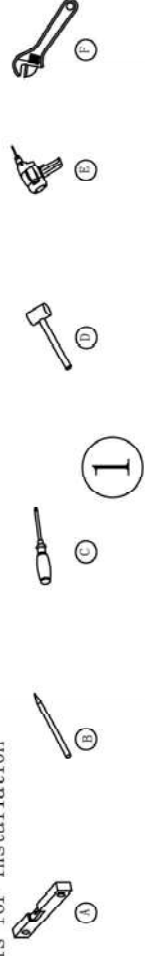

DUROVIN
BATHROOMS

Ravenna 13
Installation Manual

Accessory Box

E87 Accessory Box

Installation manual

INSTALLATION ACCESSORIES LIST

NO.	QTY	UNIT	NO.	QTY	UNIT
1	2	PCS	7	2	PCS
2	1	PC	8	1	PC
3	1	PC	9	6	PCS
4	1	PC	10	6	PCS
5	1	PC	11	6	PCS
6	1	PC	12	12	PCS

Tools for installation

2

3

5

4