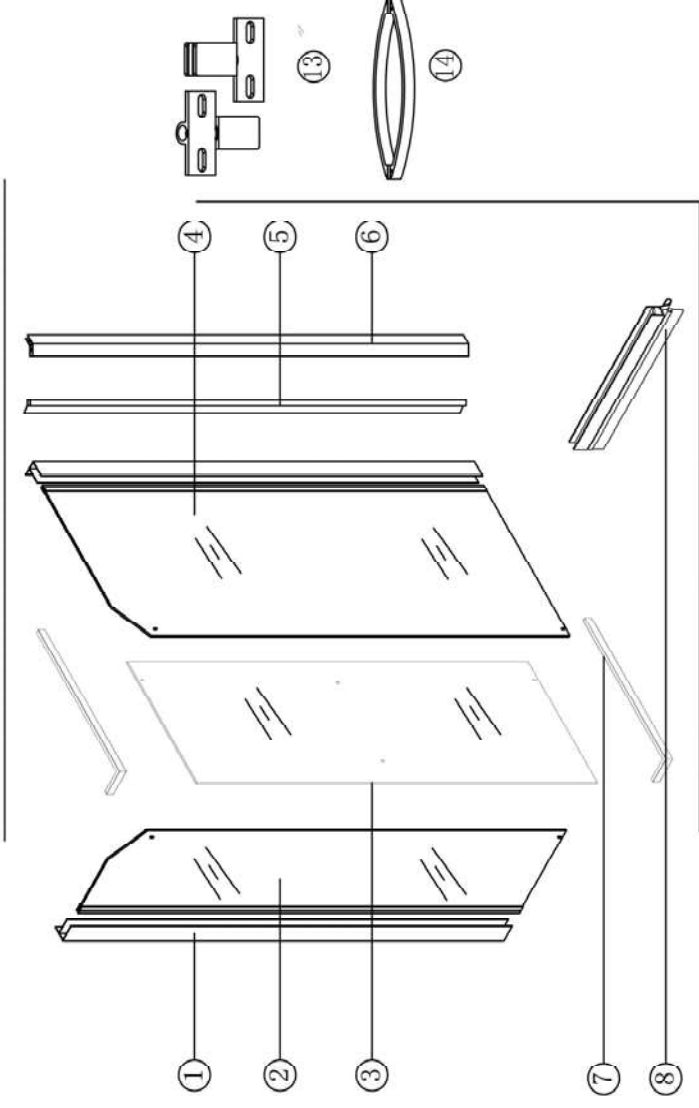

DUROVIN
BATHROOMS

Ravenna 13
Installation Manual

Accessory Box

E87 Accessory Box

Installation manual

INSTALLATION ACCESSORIES LIST

NO.	QTY	UNIT	NO.	QTY	UNIT
1	2	PCS	7	2	PCS
2	1	PC	8	1	PC
3	1	PC	9	6	PCS
4	1	PC	10	6	PCS
5	1	PC	11	6	PCS
6	1	PC	12	12	PCS