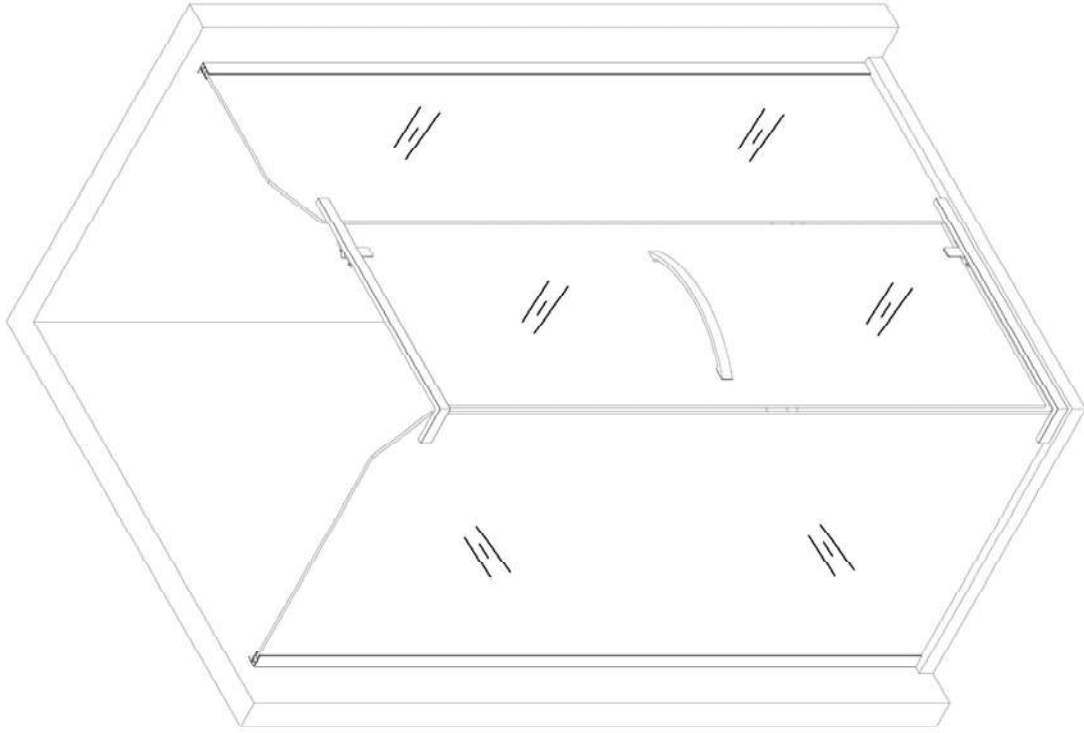

DUROVIN
BATHROOMS

Ravenna 13
Installation Manual

Accessory Box

E87 Accessory Box

Installation manual

INSTALLATION ACCESSORIES LIST

NO.	QTY	UNIT	NO.	QTY	UNIT
1	2	PCS	7	2	PCS
2	1	PC	8	1	PC
3	1	PC	9	6	PCS
4	1	PC	10	6	PCS
5	1	PC	11	6	PCS
6	1	PC	12	12	PCS