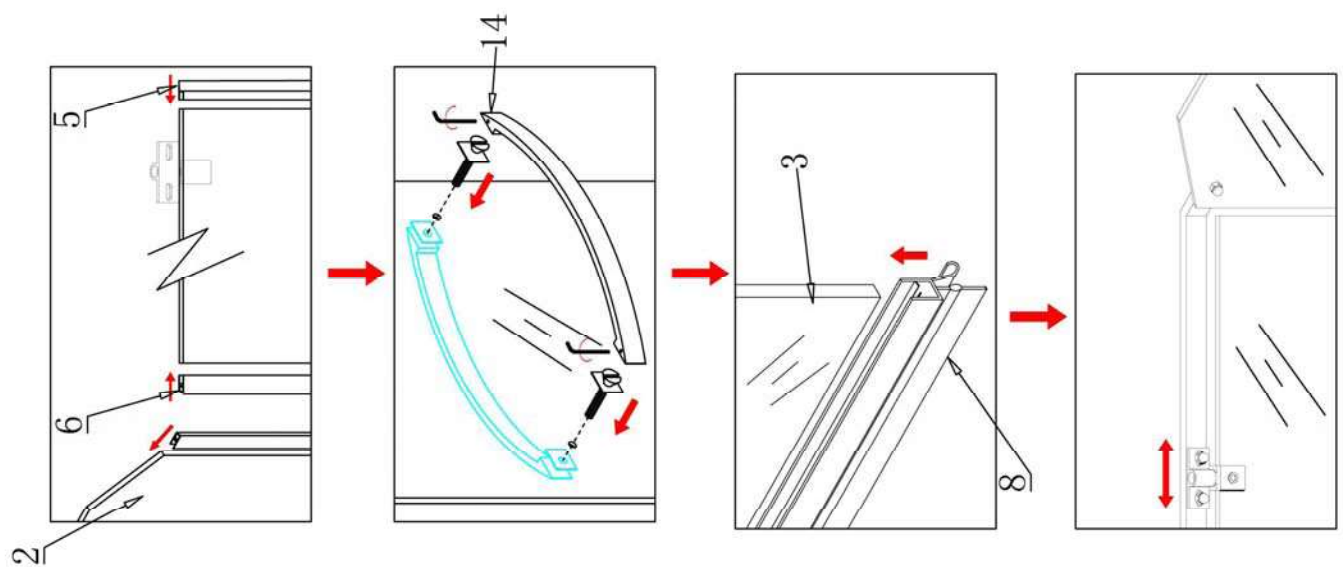

DUROVIN
BATHROOMS

Ravenna 13
Installation Manual

Accessory Box

E87 Accessory Box

Installation manual

INSTALLATION ACCESSORIES LIST

NO.	QTY	UNIT	NO.	QTY	UNIT
1	2	PCS	7	2	PCS
2	1	PC	8	1	PC
3	1	PC	9	6	PCS
4	1	PC	10	6	PCS
5	1	PC	11	6	PCS
6	1	PC	12	12	PCS

Tools for installation

2

3

5

4