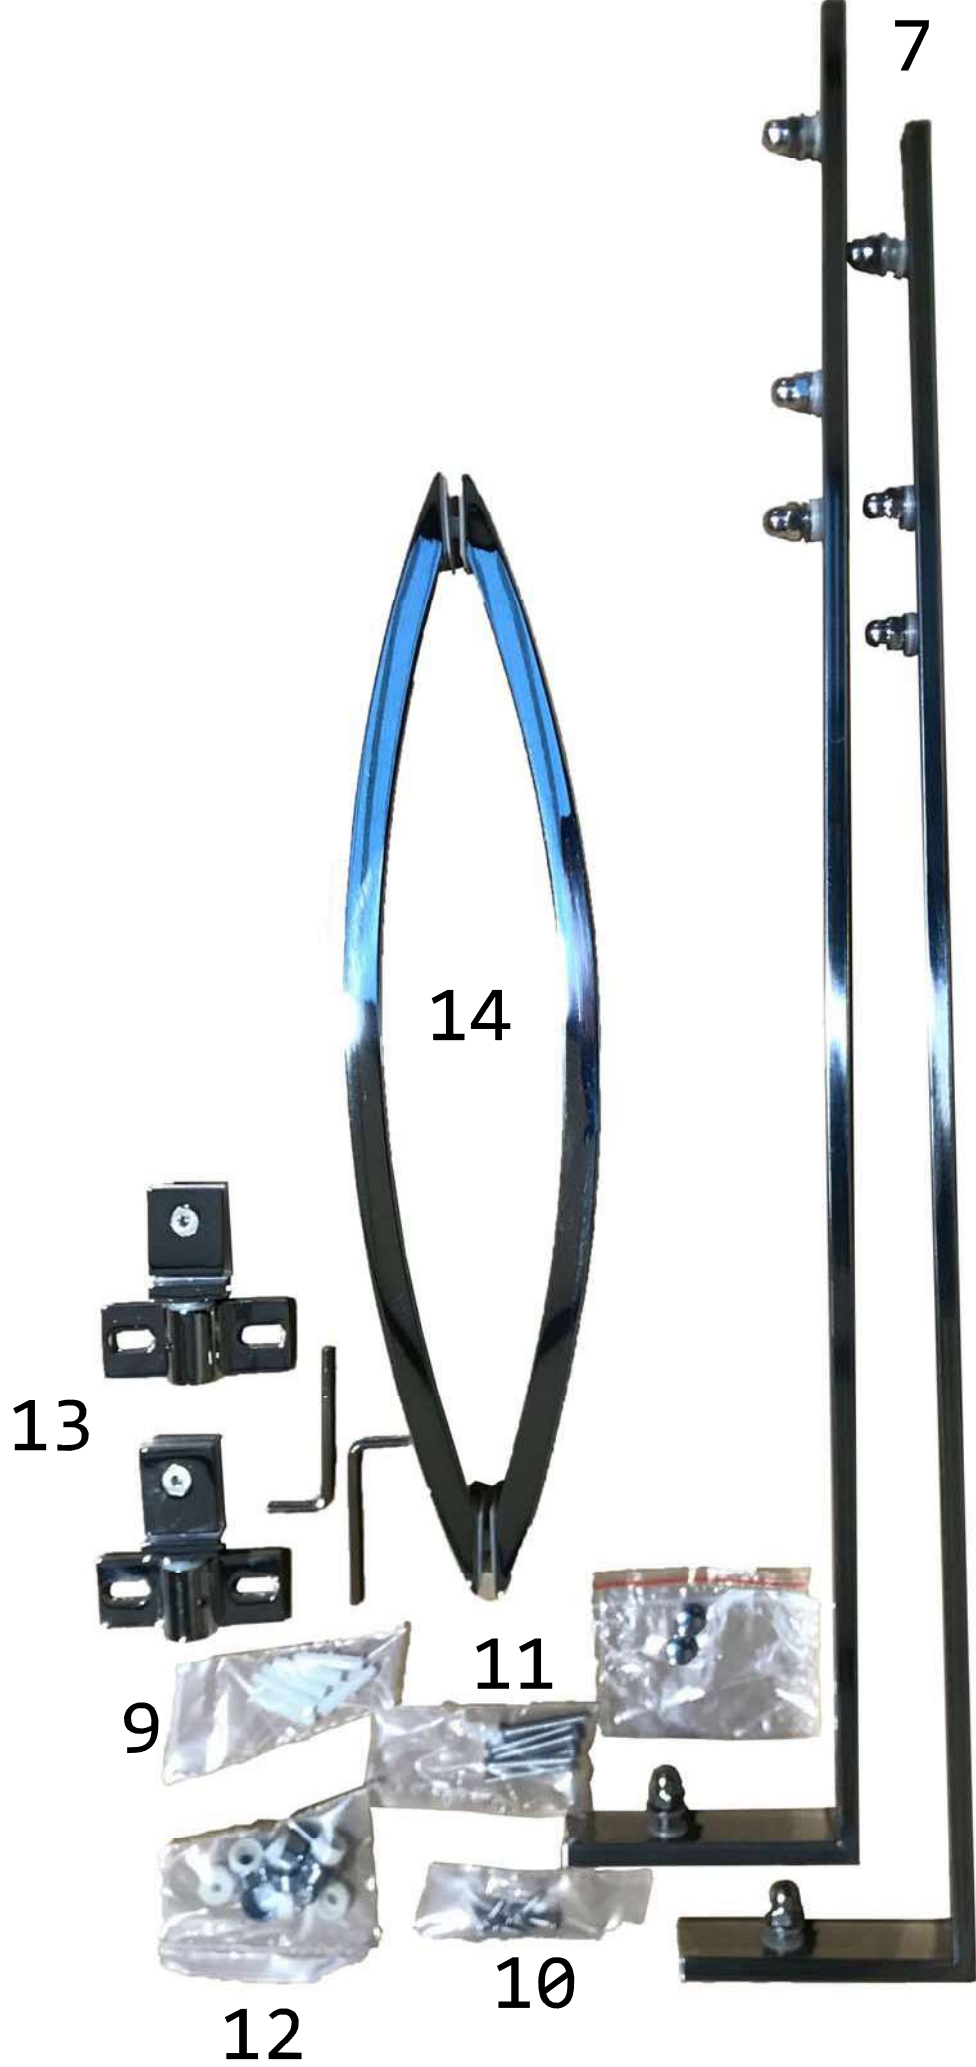

DUROVIN
BATHROOMS

Ravenna 13
Installation Manual

Accessory Box

E87 Accessory Box

Installation manual

INSTALLATION ACCESSORIES LIST

NO.	QTY	UNIT	NO.	QTY	UNIT
1	2	PCS	7	2	PCS
2	1	PC	8	1	PC
3	1	PC	9	6	PCS
4	1	PC	10	6	PCS
5	1	PC	11	6	PCS
6	1	PC	12	12	PCS

Tools for installation

2

3

5

4