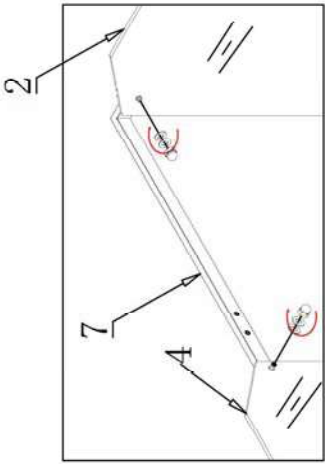

DUROVIN
BATHROOMS

Ravenna 13
Installation Manual

Accessory Box

E87 Accessory Box

Installation manual

INSTALLATION ACCESSORIES LIST

NO.	QTY	UNIT	NO.	QTY	UNIT
1	2	PCS	7	2	PCS
2	1	PC	8	1	PC
3	1	PC	9	6	PCS
4	1	PC	10	6	PCS
5	1	PC	11	6	PCS
6	1	PC	12	12	PCS

Tools for installation

2

3

5

4