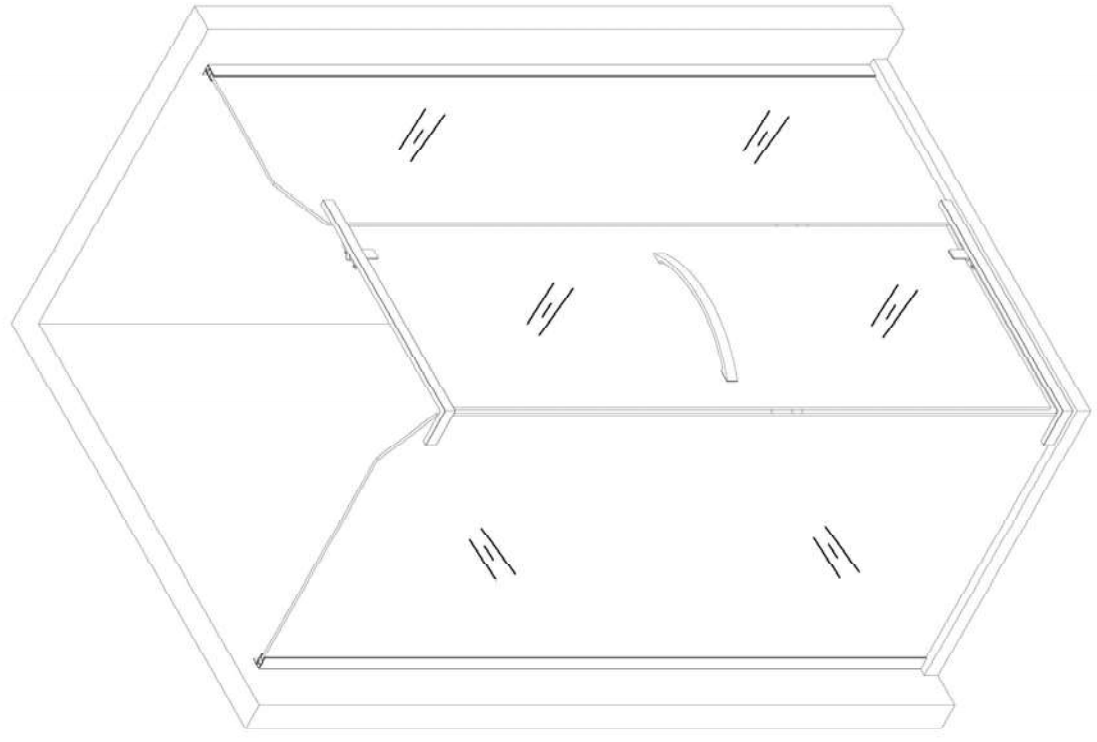

NO.	QTY	UNIT	NO.	QTY	UNIT
1	2	PCS	7	2	PCS
2	1	PC	8	1	PC
3	1	PC	9	6	PCS
4	1	PC	10	6	PCS
5	1	PC	11	6	PCS
6	1	PC	12	12	PCS

Tools for installation