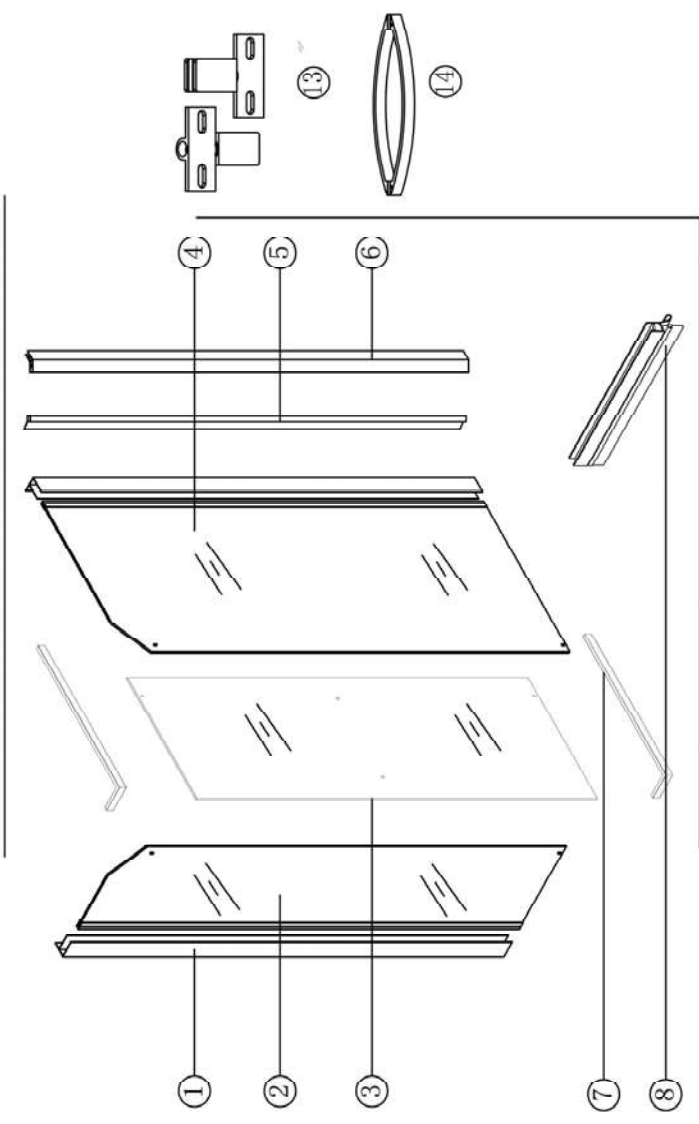

DUROVIN
BATHROOMS

Ravenna 13
Installation Manual

Accessory Box

E87 Accessory Box

Installation manual

INSTALLATION ACCESSORIES LIST

NO.	QTY	UNIT	NO.	QTY	UNIT
1	2	PCS	7	2	PCS
2	1	PC	8	1	PC
3	1	PC	9	6	PCS
4	1	PC	10	6	PCS
5	1	PC	11	6	PCS
6	1	PC	12	12	PCS