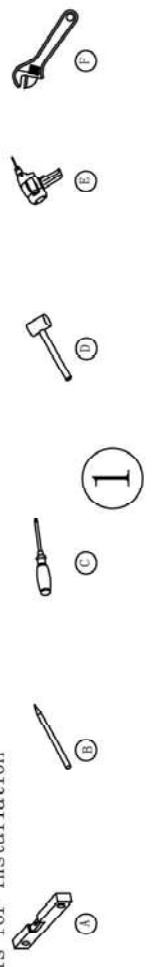

DUROVIN
BATHROOMS

Ravenna 13
Installation Manual

Accessory Box

E87 Accessory Box

Installation manual

INSTALLATION ACCESSORIES LIST

NO.	QTY	UNIT	NO.	QTY	UNIT
1	2	PCS	7	2	PCS
2	1	PC	8	1	PC
3	1	PC	9	6	PCS
4	1	PC	10	6	PCS
5	1	PC	11	6	PCS
6	1	PC	12	12	PCS

Tools for installation

2

3

5

4