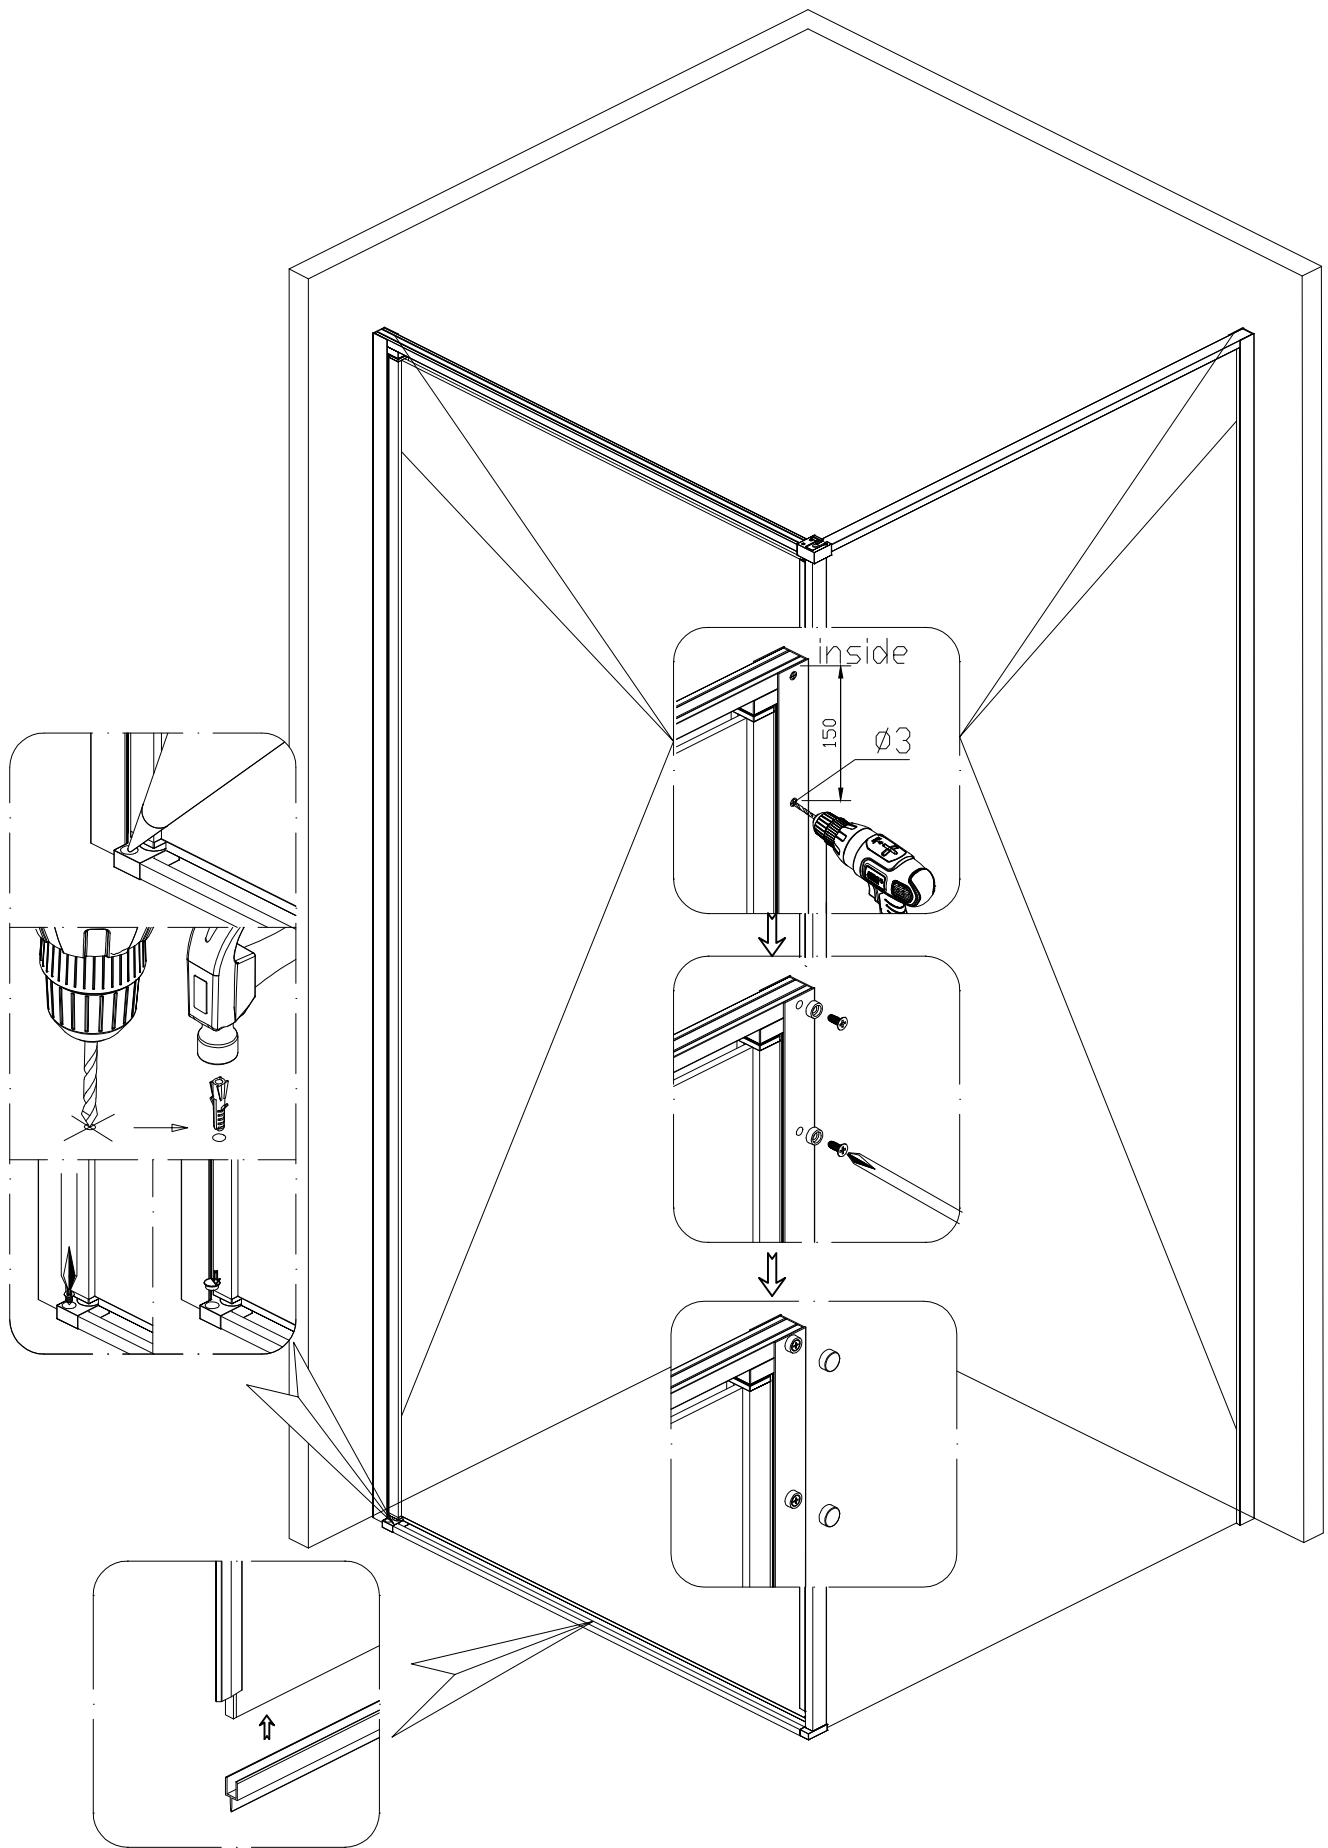

Ravenna56

Required tools

24 hour