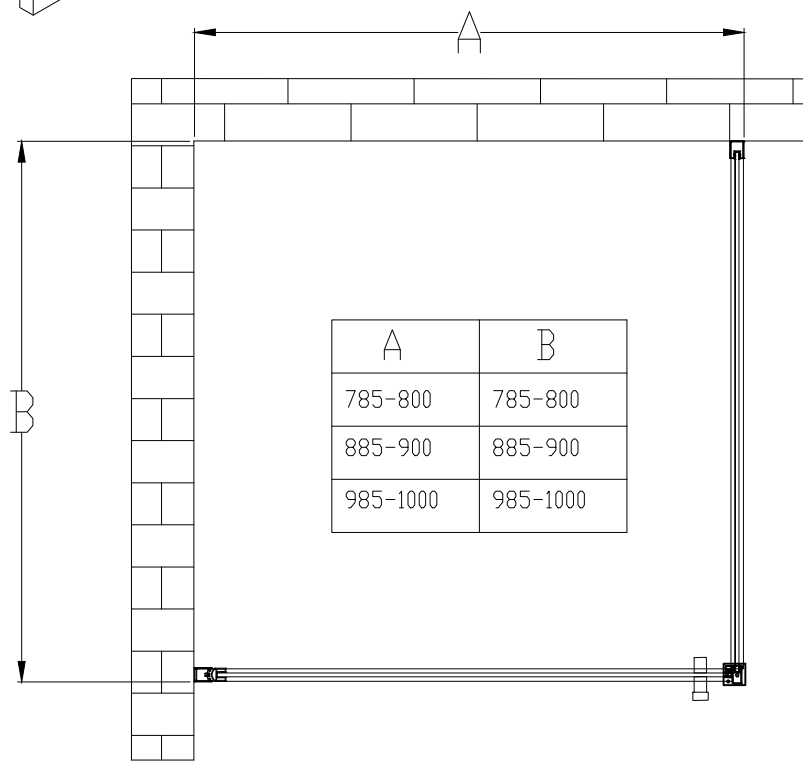

Ravenna56

Required tools

24 hour