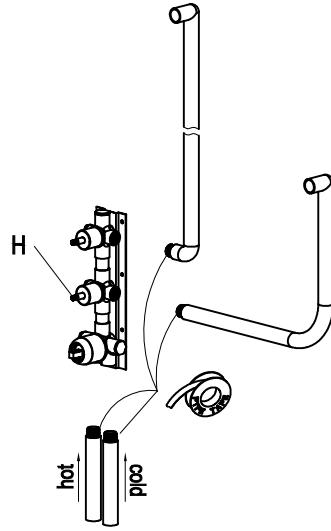

PINGUAN INSTALLATION MANUAL

BOM

①

②

③

④

⑤

⑥

⑦

⑧