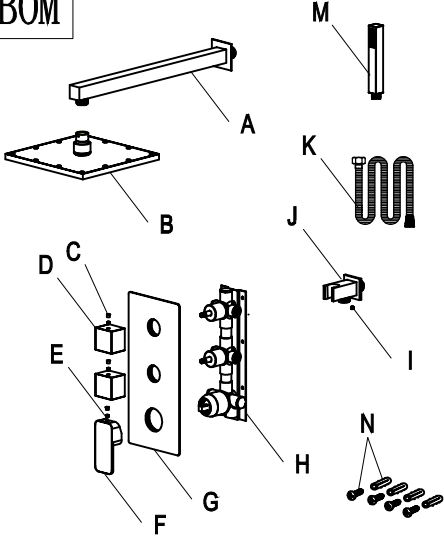

PINGUAN INSTALLATION MANUAL

BOM