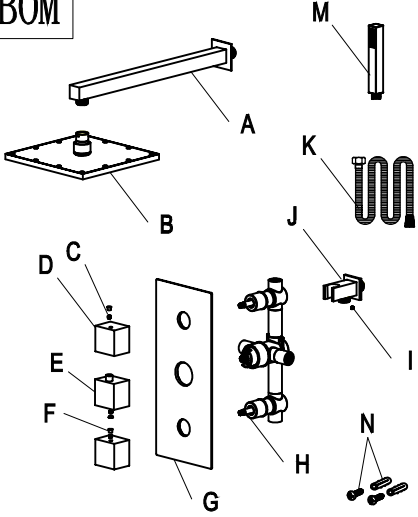

DUROVIN
BATHROOMS

PG-8288A
Installation Manual

PIGUAN INSTALLATION MANUAL

BOM

①

②

③

④