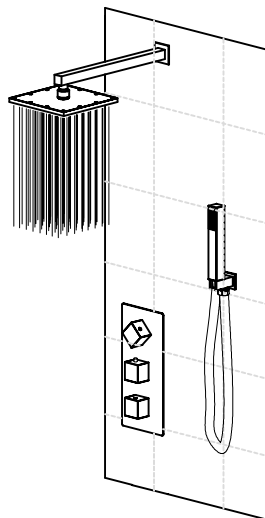

PIGUAN INSTALLATION MANUAL

BOM

①

②

③

④

⑤

⑥

⑦

⑧