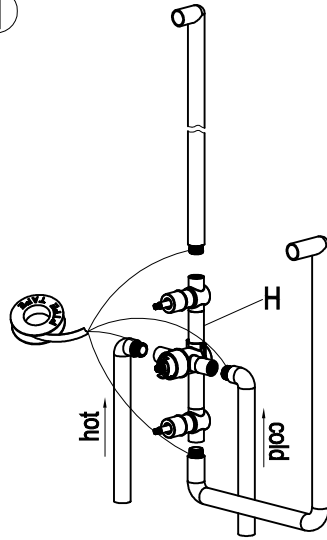

DUROVIN
BATHROOMS

PG-8288A
Installation Manual

PIGUAN INSTALLATION MANUAL

BOM

①

②

③

④

⑤

⑥

⑦

⑧